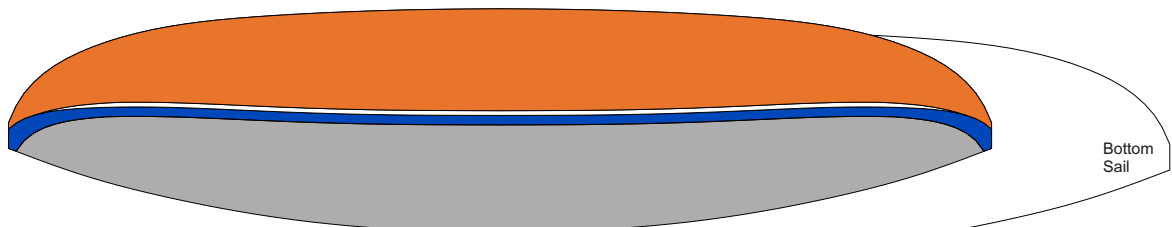

Color Code 2

Deep Red
Black
White
Dark Grey

Color Code 3

Deep Blue
White
Orange
Dark Grey

Kuna

Top and bottom equal, 1 design stripe and 3 colors

Color Code 1

Orange
Deep Blue
Dark Grey

Color Code 2

Deep Red
Black
Dark Grey

Color Code 3

Deep Blue
Orange
Dark Grey

Sherpa 3, Targa 3

Top 2 design stripes and 4 colors, bottom complete white

Color Code 1

Orange
White
Deep Blue
Dark Grey

Color Code 2

Deep Red
White
Black
Dark Grey

Color Code 3

Deep Blue
White
Orange
Dark Grey