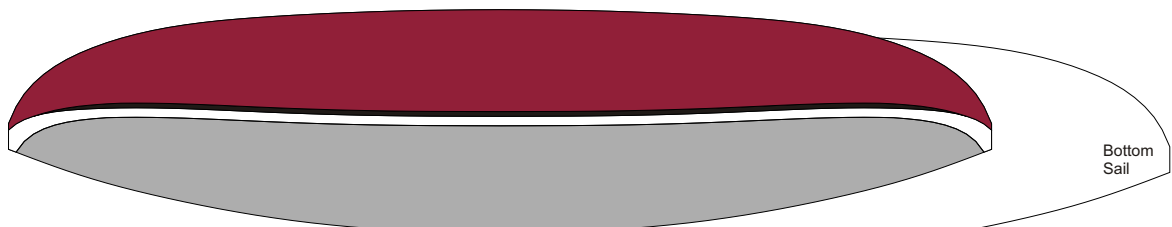

Color Code 2

Deep Red
Black
White
Dark Grey

Color Code 3

Deep Blue
White
Orange
Dark Grey

Kuna

Top and bottom equal, 1 design stripe and 3 colors

Color Code 1

Orange
Deep Blue
Dark Grey

Color Code 2

Deep Red
Black
Dark Grey

Color Code 3

Deep Blue
Orange
Dark Grey

Sherpa 3, Targa 3

Top 2 design stripes and 4 colors, bottom complete white

Color Code 1

Orange
White
Deep Blue
Dark Grey

Color Code 2

Deep Red
White
Black
Dark Grey

Color Code 3

Deep Blue
White
Orange
Dark Grey